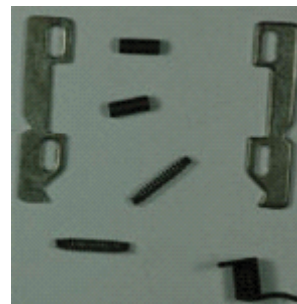

STP-13243360404

MTCO Spring Housing

STP-13245000201

MTCO Spring

STP-13245005003
MTCO Housing CPL no battery unit

STP-13248432001
Extension rail (red L+R)

STP-7060013243
MTCO Repair Kit (pins for front)

STP-13248401600
MTCO Gear Wheel 1

STP-13247201000
MTCO Flatcable

STP-7060013246
MTCO Tray tilt kit 1324

STP-13248401411
MTCO Chart guide

STP-13248900800
MTCO Bridge Premounted (V+N)

STP-13248900700
MTCO Bridge Premounted (V)

STP-13248430008
MTCO Slide left