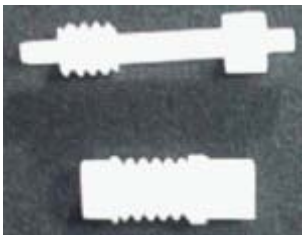

STP 7060011901

Gearkit 1319